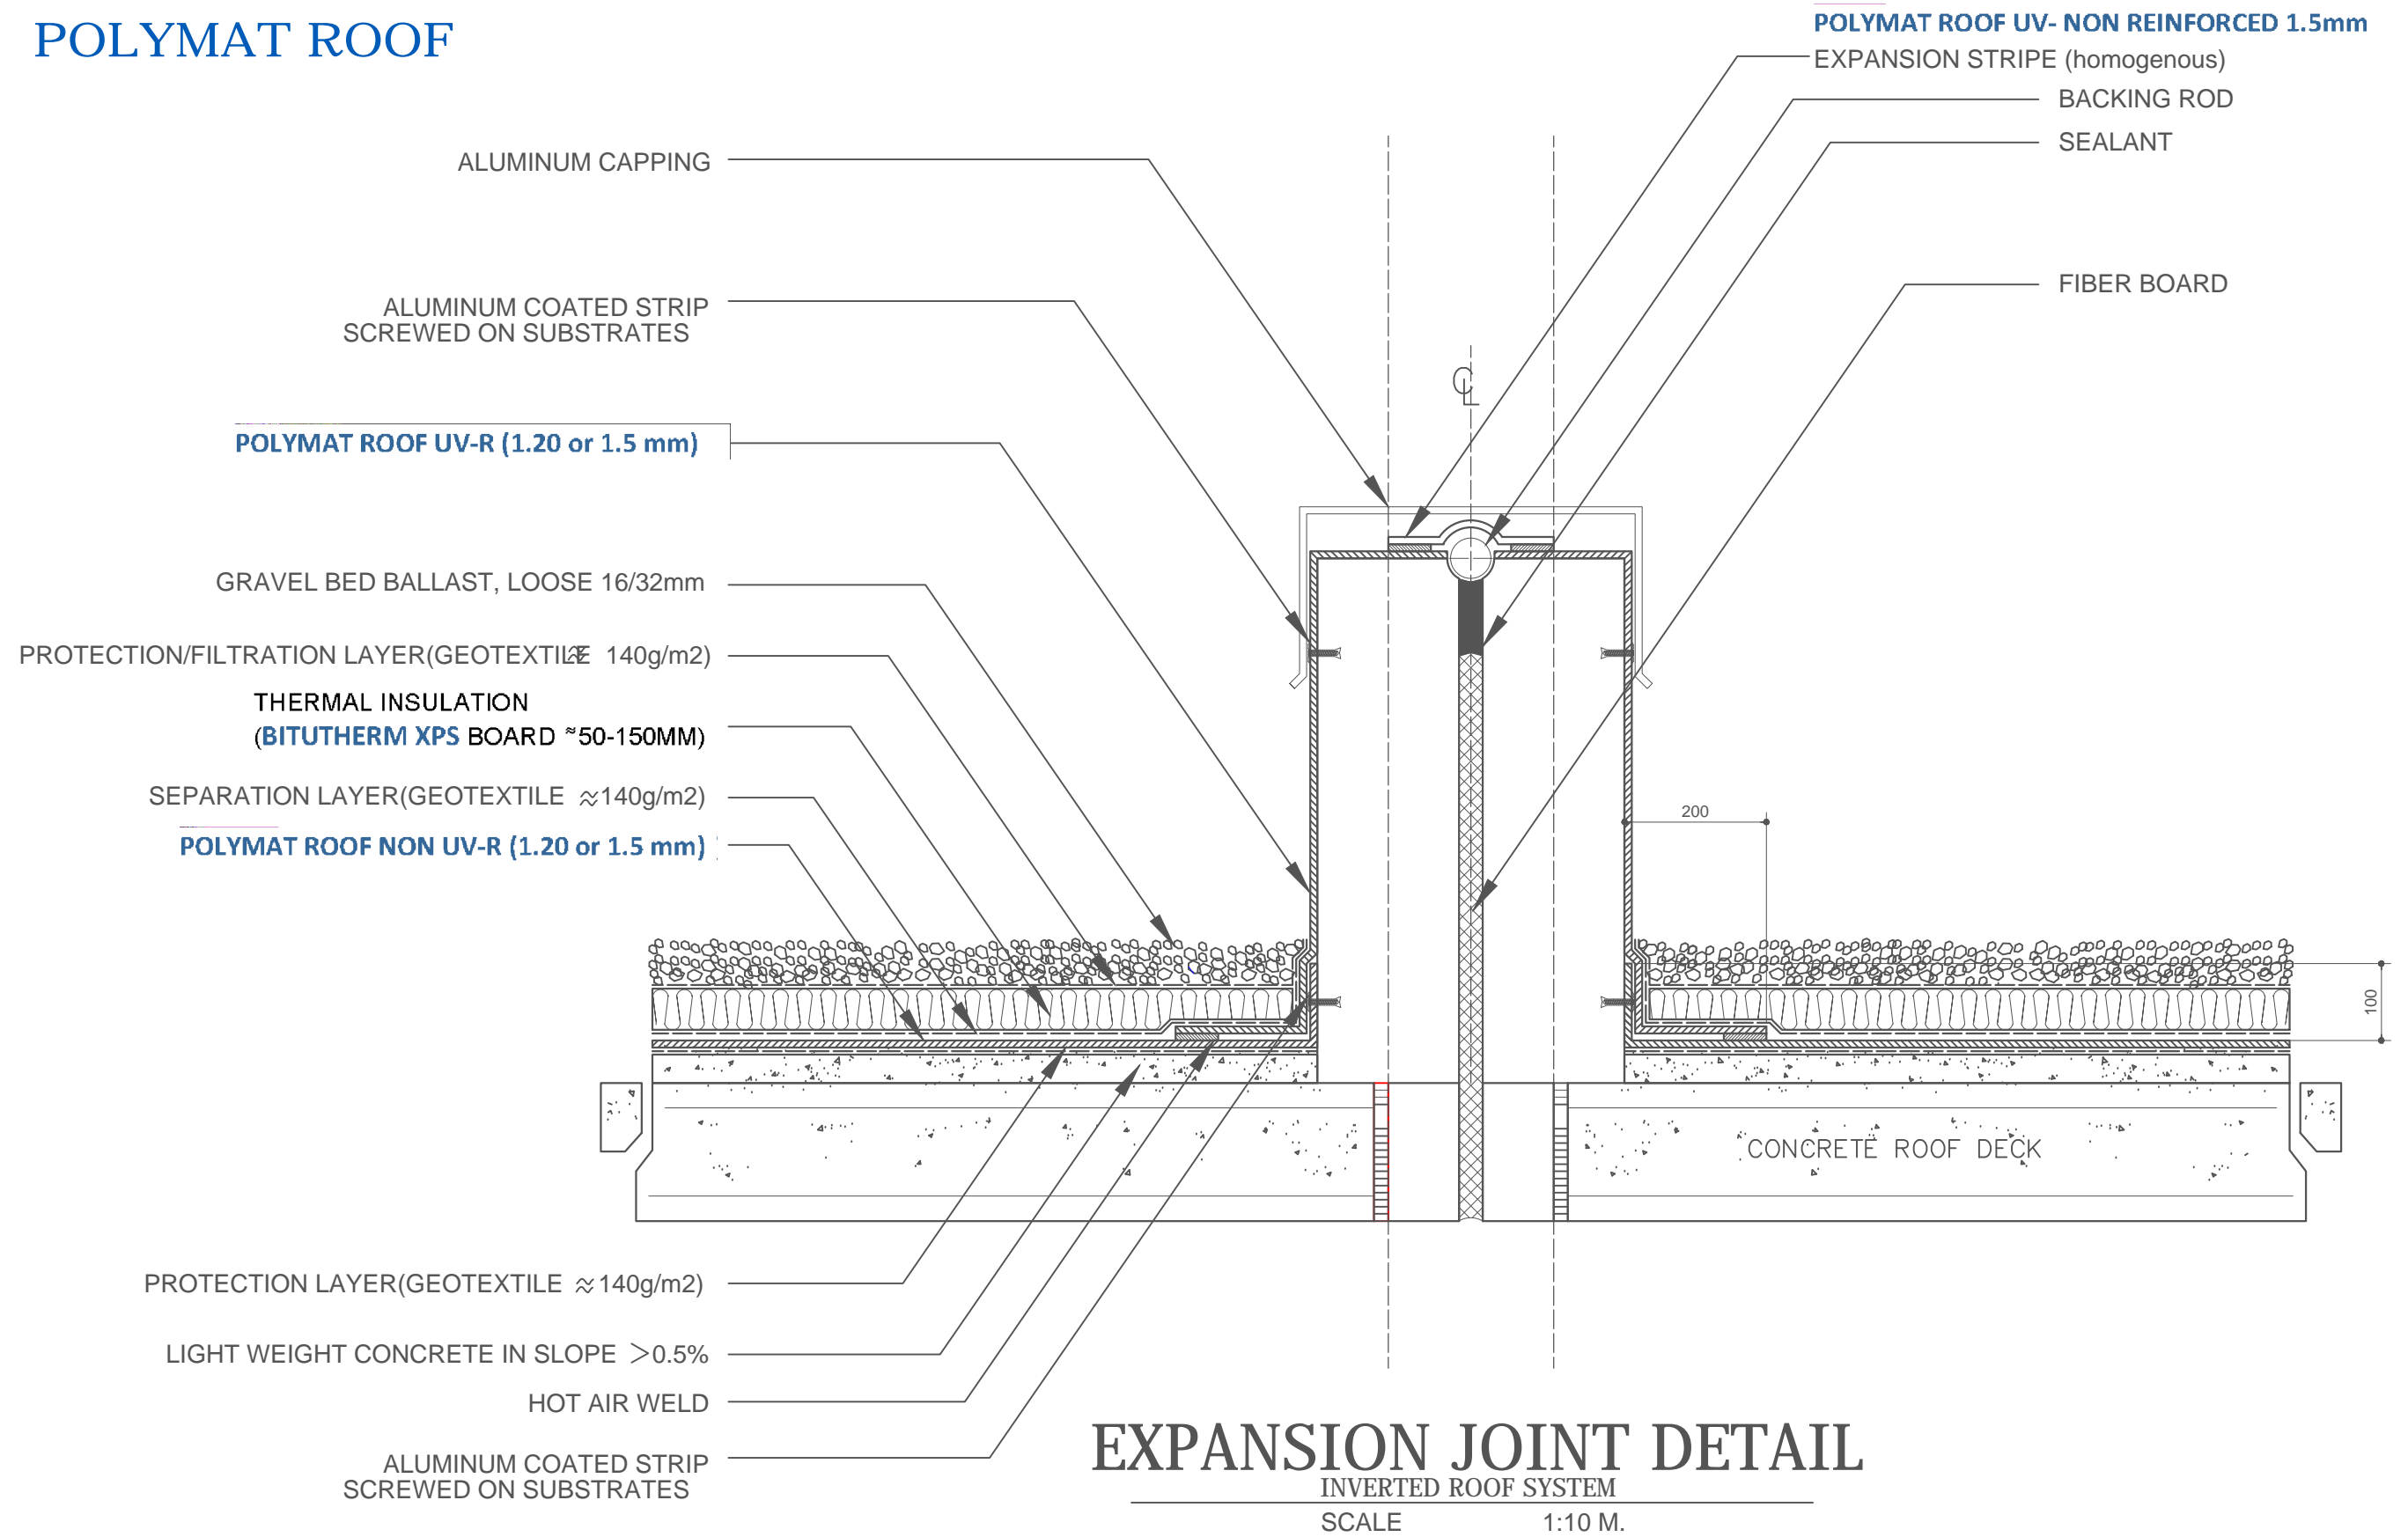

POLYMAT ROOF

DRAWING TITLE	REMARKS	REVISION	DRAWN BY :	DWG. No.
POLYMAT PVC - SINGLE PLY INVERTED ROOF SYSTEM EXPANSION JOINT DETAIL		0.0	CHECKED BY :	MS.01.02-05
SHEET CONTENTS : ROOFING SYSTEM DETAILS			DATE :	
			REF. NO.	